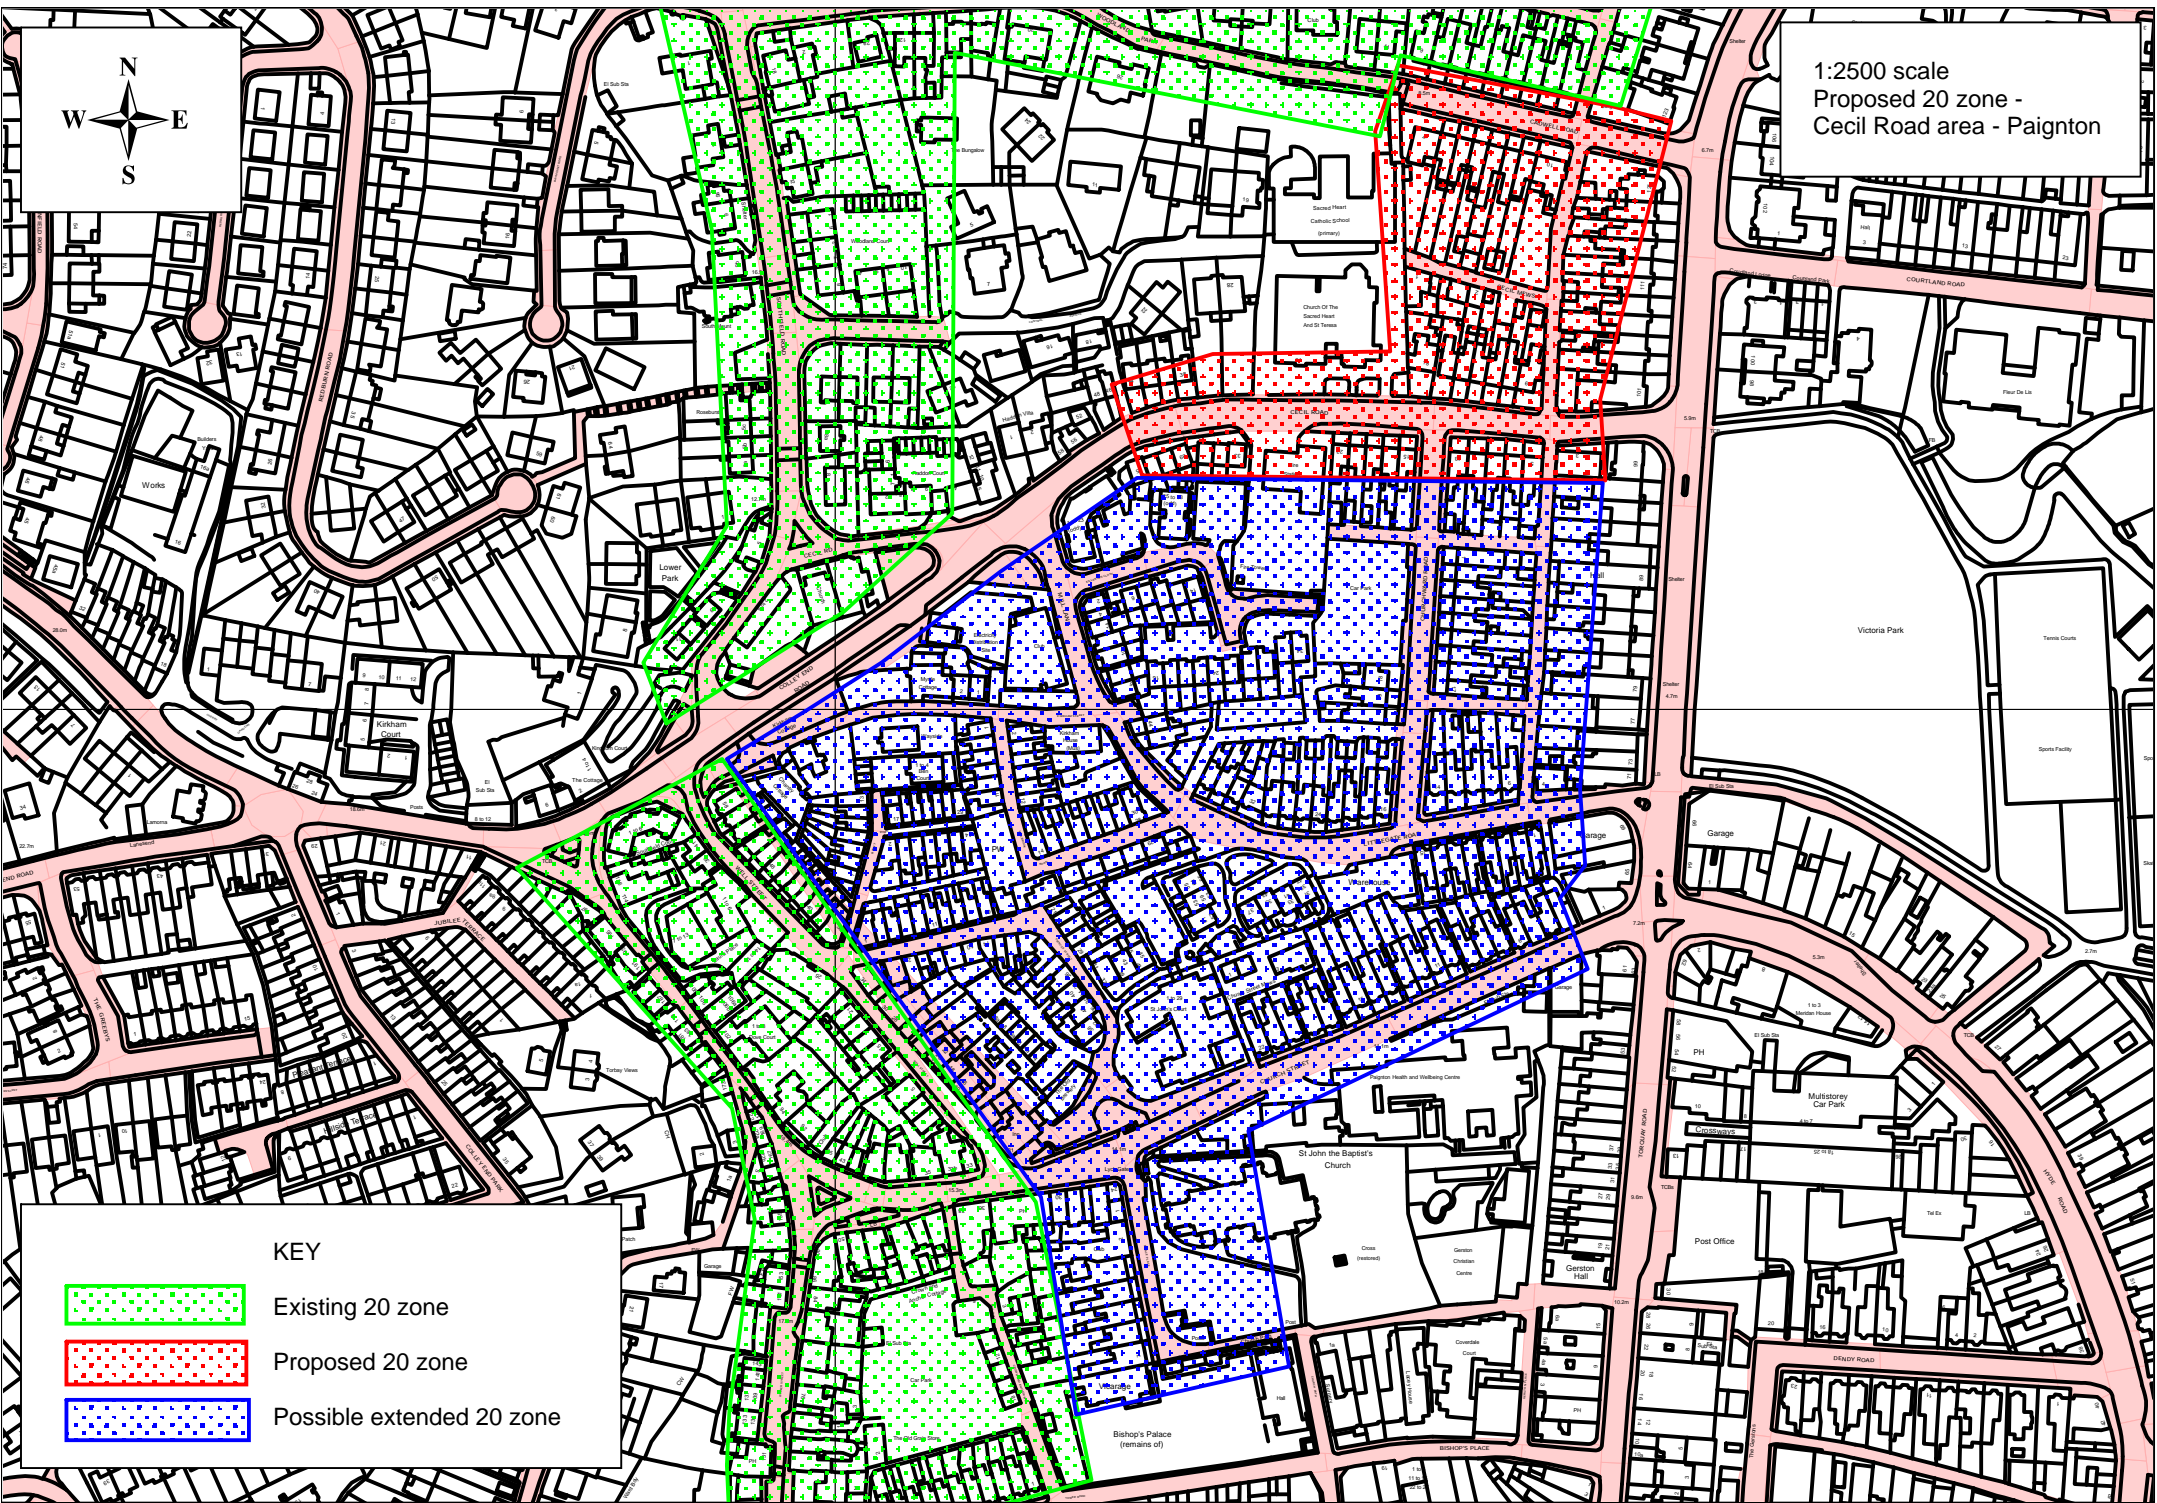

1:2500 scale
Proposed 20 zone -
Cecil Road area - Paignton

KEY

-  Existing 20 zone
-  Proposed 20 zone
-  Possible extended 20 zone